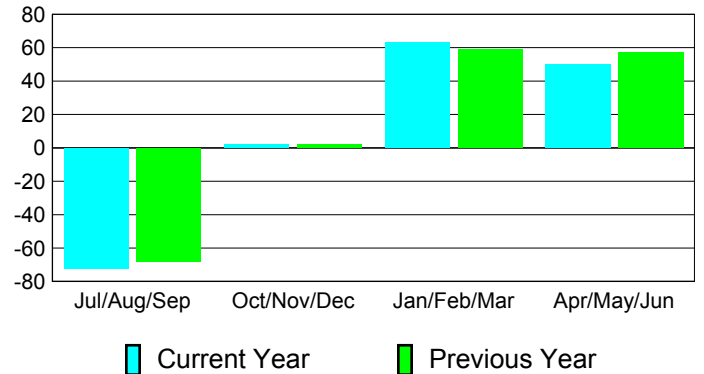

Membership Results 2010-2011

Membership 2009-2010

Month	Net Memb Goal	Actual New Memb	Actual Dropped Memb	Gain/Loss of Memb	Gain/Loss of Memb
Jul/Aug/Sep	0	17	-89	-72	-68
Oct/Nov/Dec	40	39	-37	2	2
Jan/Feb/Mar	40	68	-5	63	59
Apr/May/June	0	64	-14	50	57
Totals	80	188	-145	43	50

Membership Results 2010-2011

Goal, New, Dropped, Gain/Loss

Comparison of Membership Gain/Loss

Current Year Compared to the Previous Year

Gender Comparison 2010-2011

Jul/Aug/Sep

Oct/Nov/Dec

Jan/Feb/Mar

Apr/May/June

Male

Female