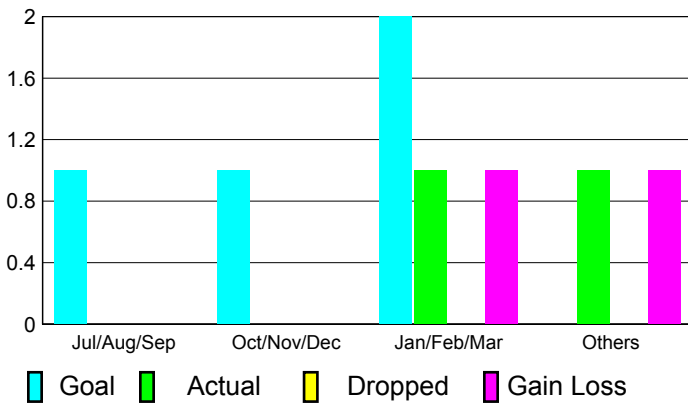

2010-2011 GMT Reports for District (or Undistricted) **District U 2**

GMT: TERRY GRAHAM

Location: QUEBEC

GMT CA: 2

CLUBS

Club Results 2010-2011

Clubs 2009-2010

Month	New Club Goal	Actual New Clubs	Actual Dropped Clubs	Gain/Loss of Clubs	Gain/Loss of Clubs
Jul/Aug/Sep	1	0	0	0	0
Oct/Nov/Dec	1	0	0	0	0
Jan/Feb/Mar	2	1	0	1	0
Apr/May/June	0	1	0	1	0
Totals	4	2	0	2	0

Club Results 2010-2011

Goal, New, Dropped, Gain/Loss

Comparison of Club Gain/Loss

Current Year Compared to the Previous Year

YTD Status Quo Clubs 2010-2011

Status Quo Clubs Compared to Status Quo Members

MEMBERSHIP

Membership Results 2010-2011

Membership 2009-2010

Month	Net Memb Goal	Actual New Memb	Actual Dropped Memb	Gain/Loss of Memb	Gain/Loss of Memb
Jul/Aug/Sep	0	17	-89	-72	-68
Oct/Nov/Dec	40	39	-37	2	2
Jan/Feb/Mar	40	68	-5	63	59
Apr/May/June	0	64	-14	50	57
Totals	80	188	-145	43	50