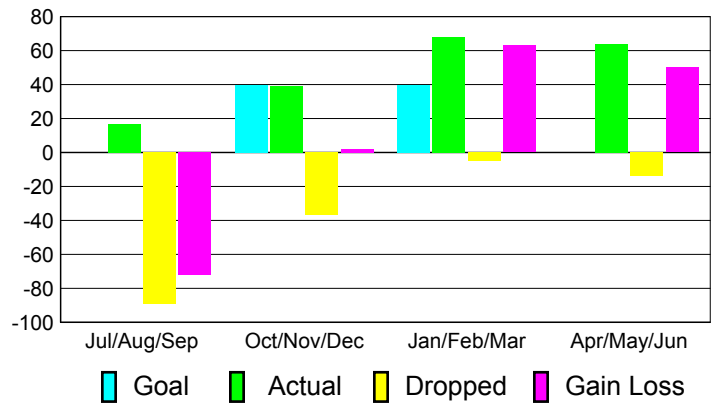

Membership Results 2010-2011

Goal, New, Dropped, Gain/Loss

Comparison of Membership Gain/Loss

Current Year Compared to the Previous Year